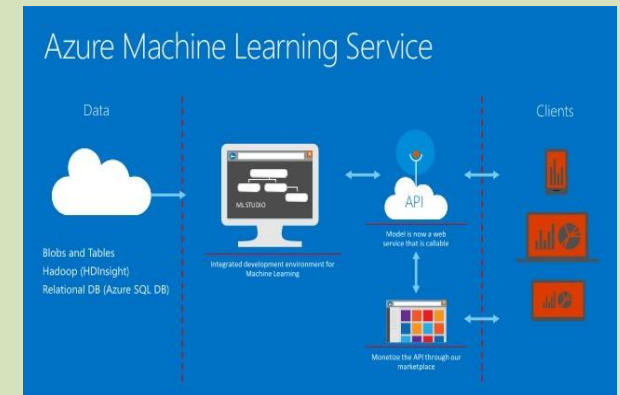

22nd September, 2017

11:30 AM to 1:30 PM

Organized by

**Computer Engineering Department
Smt. S. R. Patel Engineering College,
Unjha**

Website: www.srpec.org.in